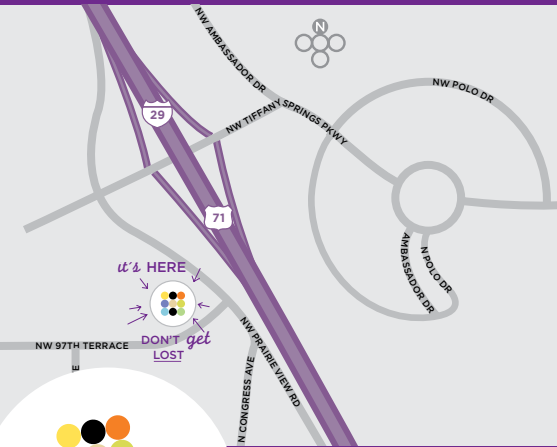

hyattplace.com

HYATT PLACE KANSAS CITY AIRPORT

7600 NW 97th Terrace
Kansas City, MO 64153, USA
P 816 891 0871
F 816 891 3436
hyattplacekansascityairport.com

TRANSPORTATION

From Kansas City International Airport:
10 minutes by car